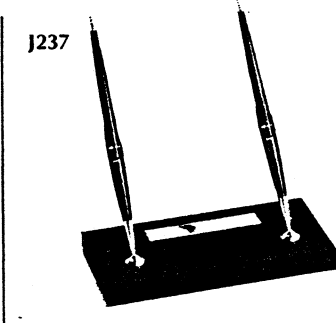

J123

M237

J237